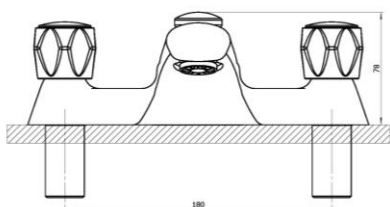

### Specification

Finish	Chrome
Body	Brass
Fittings	Metal backnut & washer
Connection	3/4" BSP threaded tail
Min dynamic pressure	0.1
Max dynamic pressure	6
Max static pressure	25
Max water temperature	60°C