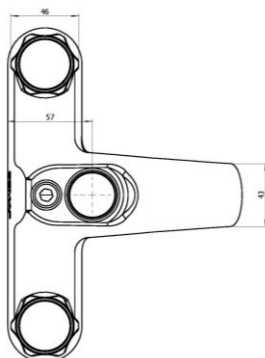

## 922092 – BATH SHOWER MIXER

### Specification

Finish	Chrome
Body	Brass
Fittings	Metal backnut & washer
Connection	3/4" BSP threaded tail
Min dynamic pressure	0.1
Max dynamic pressure	6
Max static pressure	25
Max water temperature	60°C