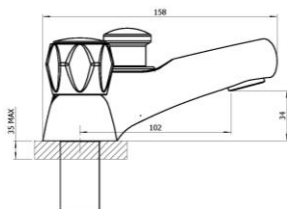

### Specification

Finish	Chrome
Body	Brass
Fittings	Metal backnut & washer
Connection	3/4" BSP threaded tail
Min dynamic pressure	0.1
Max dynamic pressure	6
Max static pressure	25
Max water temperature	60°C